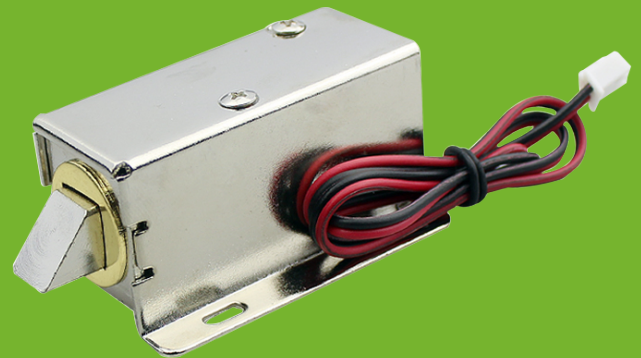

## Electronic Security Cabinet Lock For Spa Sauna Bath Bracelet Magnetic Locker

CB-91, CB-91B

### Specifications

<b>Model No.</b>	CB-91	CB-91B
<b>Voltage</b>	DC12V 0.8A	DC24V 1.2A
<b>Power On</b>	<=10S (Don't recommend to power on all the time)	
<b>Tongue length</b>	10mm	
<b>Tongue holding force</b>	<=1N(100G)	
<b>Working Mode</b>	Power on- Open / Power off- Lock	
<b>Dimension</b>	55 x 23 x 28mm	